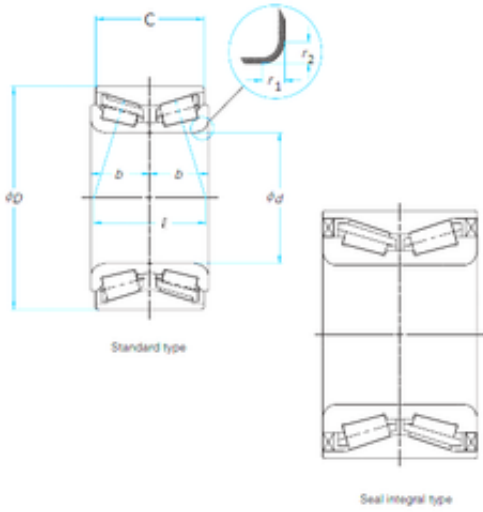

Lokong Bearing Co., Ltd.

42 mm x 72 mm x 52 mm 576/572D Double Row Tapered Roller Bearing
73.025x139.992x82.55mm

Bearing No. 516003

Size	42x72x52 mm
Bore Diameter	42 mm
Outer Diameter	72 mm
Width	52 mm
d	42 mm
D	72 mm
B	52 mm
C	48 mm

516003 Bearing 2D drawings and 3D CAD models