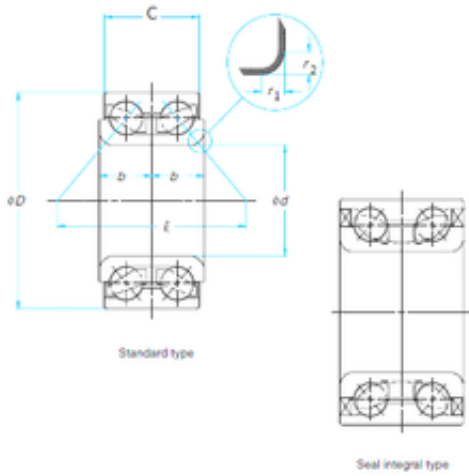

Lokong Bearing Co., Ltd.

42 mm x 80 mm x 46 mm 29680/29622D
 Double Row Tapered Roller Bearing
 70.637x114.287x58.738mm

Bearing No. 511032

Size	42x80x46 mm
Bore Diameter	42 mm
Outer Diameter	80 mm
Width	46 mm
d	42 mm
D	80 mm
B	46 mm

511032 Bearing 2D drawings and 3D CAD models